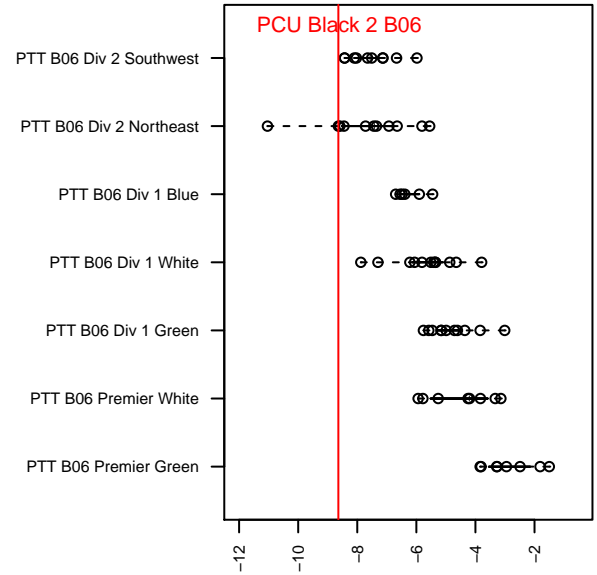

**attack and defense rating
relative to others at age
and all opponents in last 13 months**